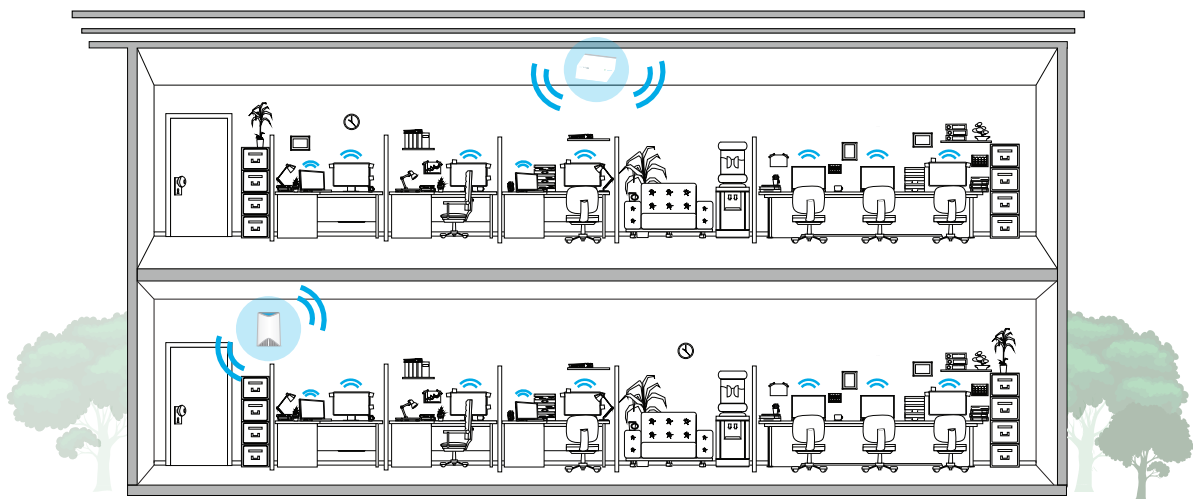

### Wire-free Installation

No need to run network cables. Mount the Orbi Pro Ceiling Add-on Satellite onto the ceiling, plug it into power and it automatically connects to the Orbi Pro Router.

### Growing With You

Each Add-on Orbi Pro Ceiling Satellite expands your high performance WiFi coverage by up to an additional 2,500 sq. ft.

### Wired Option with PoE

Optional wired installation with PoE for easier placement and performance.<sup>3</sup>

Add 2,500 Square Feet to Your Existing Orbi Pro WiFi Coverage<sup>2</sup>  
with a Sleek and Elegant Ceiling-Mount Satellite

Also ideal for large areas such as warehouses, campgrounds and other large compounds.

<sup>2</sup> Only compatible with Orbi Pro AC3000 Tri-band WiFi System.

<sup>3</sup> PoE injector or PoE switch not included.